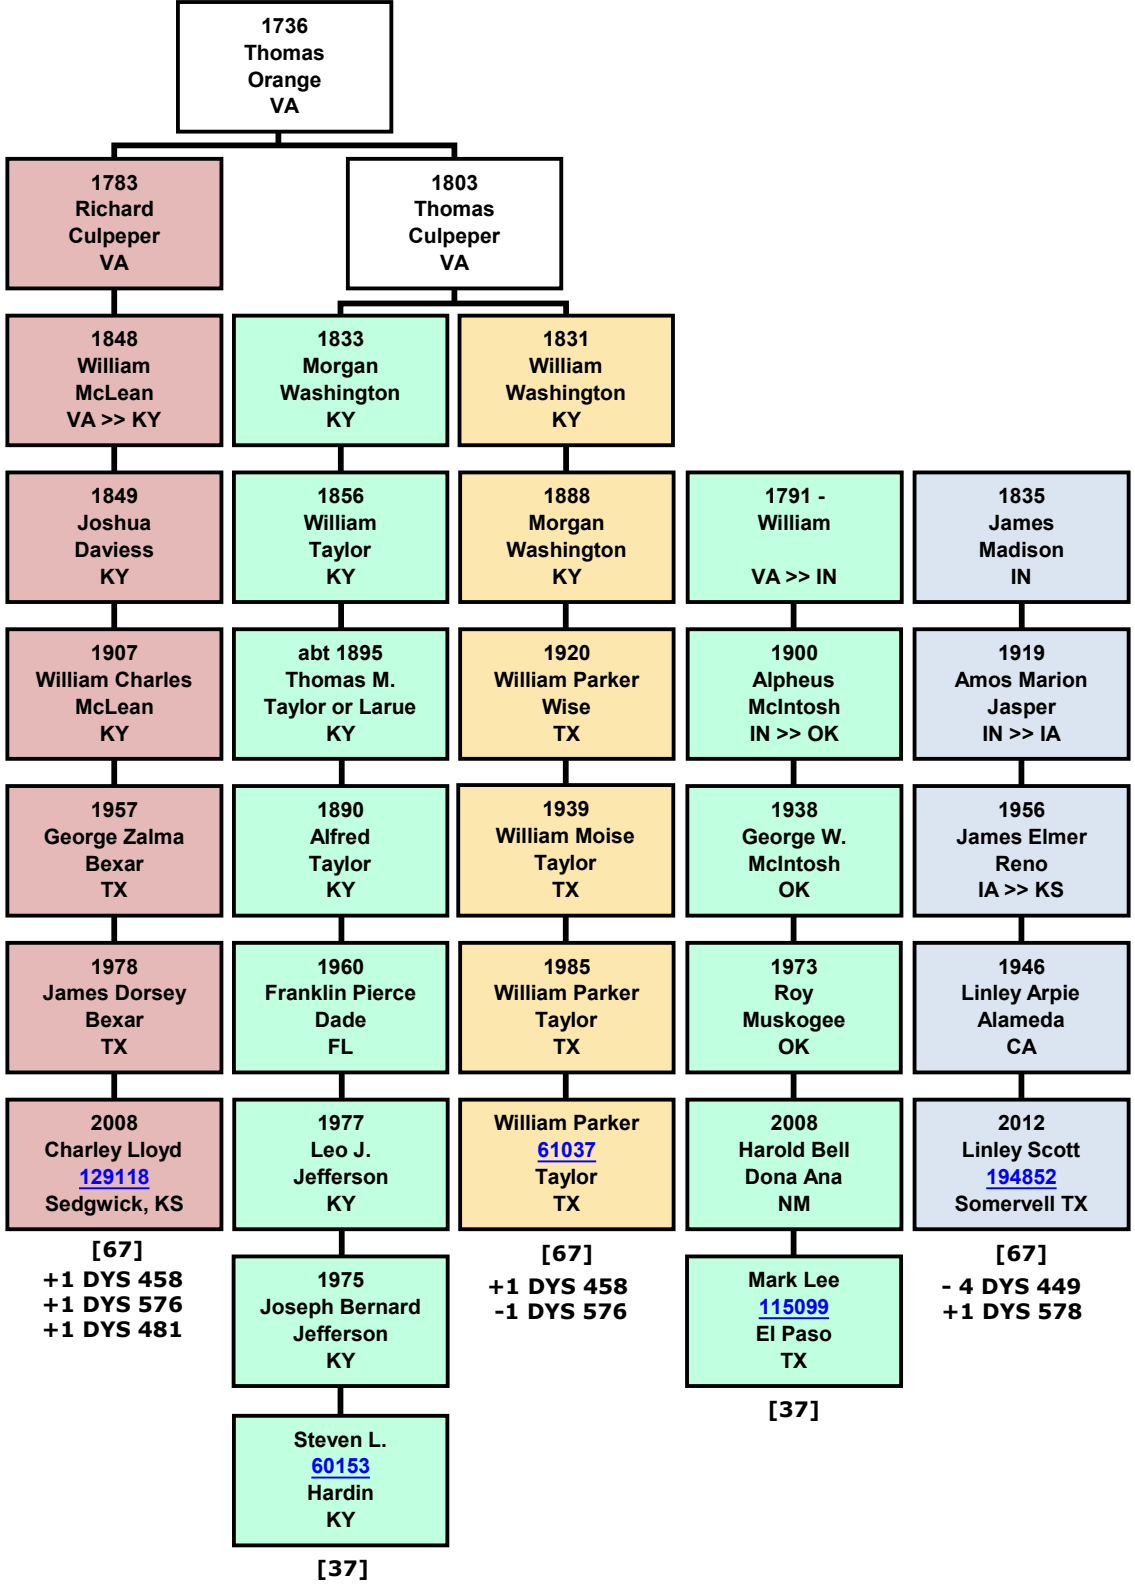

Y-DNA Contributor Descendants of 1736 Thomas Wright of Orange County Virginia

1
2
3
4
5
6
7
8
9
10
11
12

Year of Death
Name
County last resided
State last resided

Modal Haplotype