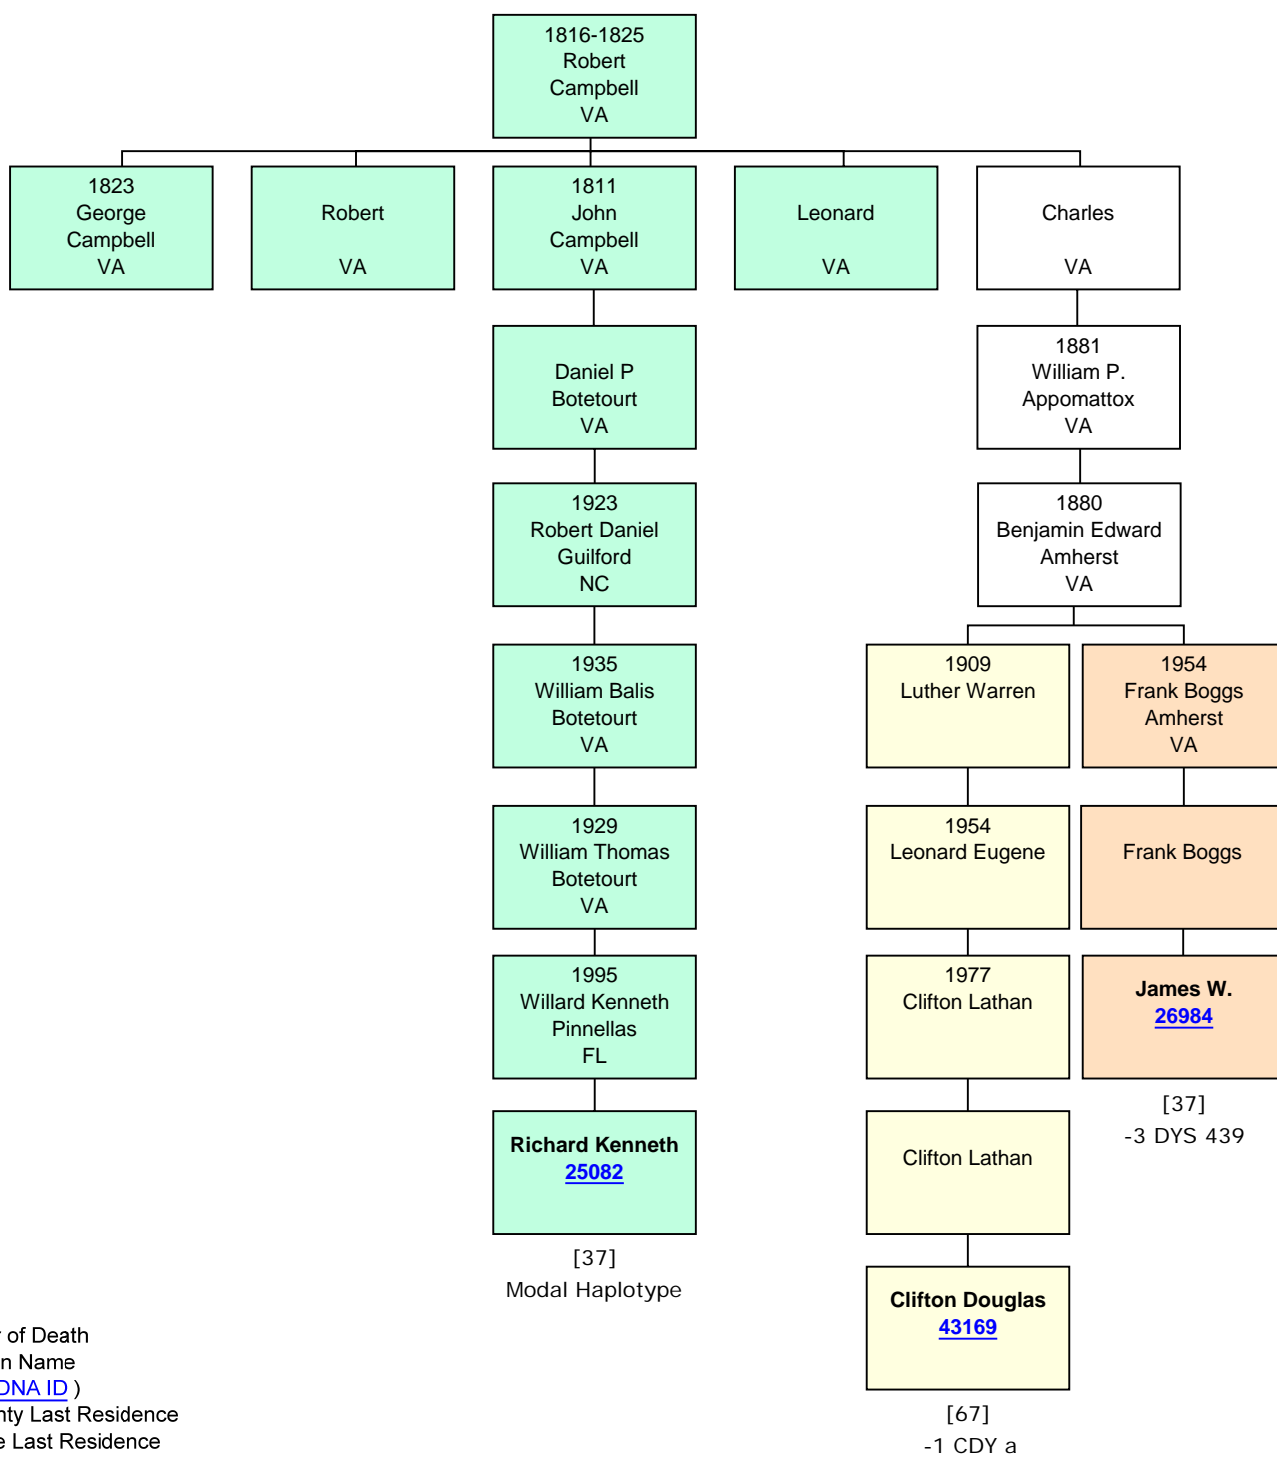

Y-DNA Contributor Descendants of 1816-25 Robert Wright of Campbell County Virginia

Key:

Year of Death
Given Name
([FTDNA ID](#))
County Last Residence
State Last Residence